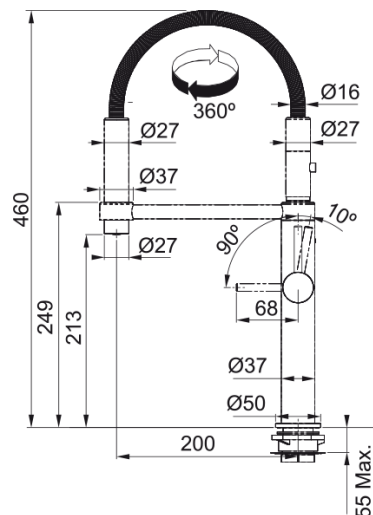

Pescara 360' Professional Sink Mixer | 115.0393.976

Franke Pescara Taps with a modern yet elegant design are bound to amaze you and your guests.
This is one of Franke taps range that will turn the heads of everyone who wanders in your kitchen, and it will easily become the room's centrepiece.
The clean design and detailed craftsmanship make Franke's Pescara taps line ideal for those who savour simplicity combined with exquisite performance and a simple but impressive aesthetic.

Technical Data

Product Information

Spout version	S - semi-professional
Color	Chrome
Type of material	Brass
Flexible pullout hose material	Metal
Shower material	Brass

Dimensions

Tap hole diameter	35 mm
Cartridge dimension	28 mm

Installation

Fixation type	Shank
Water supply hose connection	3/8"
Flexible pull-out length	450 mm

Product specifications

Pressure	High pressure
Version	Spray
Tap operation	Side lever
Tap rotation	360°

Product Identification

Product brand	FRANKE
Product family	Mythos
Model range	Pescara

Properties

Eco water saving	Yes
Type of aerator	Honeycomb